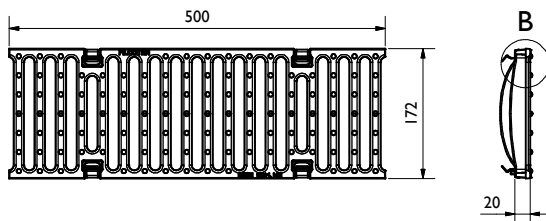

grille à fentes en fonte ductile: LF14/150, E600
BG code: GJS 17015105; 7,0 kg: