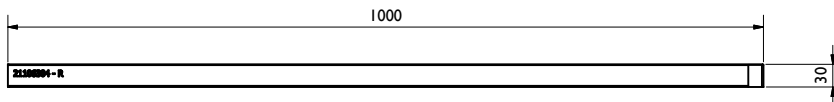

Rinne / channel:

BG-TM E,  
BG code: 21106301; 2kg

BG-TM E,  
mit Ablauf / with outlet  
BG code: 21106302; 2,1kg

BG-TM Eckelement SET / corner element KIT,  
BG code: 21106311; 4,1kg:

BG-TM links / left 45° E,  
BG code: 21106303; 2kg

BG-TM rechts / right 45° E,  
BG code: 21106304; 2kg:

Eckverbinder / corner connector E,  
BG code: 21106310; 0,1kg:

Rinne / channel:

BG-TM LINEAR E,  
BG code: 21106305; 2kg:

BG-TM LINEAR E,  
mit Ablauf / with outlet  
BG code: 21106306; 2,1kg:

BG-TM Eckelement SET / corner element KIT,  
BG code: 21106312; 4kg:

BG-TM LINEAR links / left 45° E,  
BG code: 21106307; 2kg

BG-TM LINEAR rechts / right 45° E,  
BG code: 21106308; 2kg:

Eckverbinder / corner connector E,  
BG code: 21106310; 0,1kg: