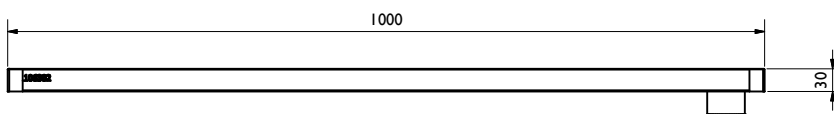

Rinne / channel:

BG-TM E,  
BG code: 21106301; 2kg

BG-TM E,  
mit Ablauf / with outlet  
BG code: 21106302; 2,1kg

BG-TM Eckelement SET / corner element KIT,  
BG code: 21106311; 4,1kg:

BG-TM links / left 45° E,  
BG code: 21106303; 2kg

BG-TM rechts / right 45° E,  
BG code: 21106304; 2kg:

Eckverbinder / corner connector E,  
BG code: 21106310; 0,1kg:

Rinne / channel:

BG-TM LINEAR E,  
BG code: 21106305; 2kg:

BG-TM LINEAR E,  
mit Ablauf / with outlet  
BG code: 21106306; 2,1kg:

BG-TM Eckelement SET / corner element KIT,  
BG code: 21106312; 4kg:

BG-TM LINEAR links / left 45° E,  
BG code: 21106307; 2kg

BG-TM LINEAR rechts / right 45° E,  
BG code: 21106308; 2kg:

Eckverbinder / corner connector E,  
BG code: 21106310; 0,1kg: