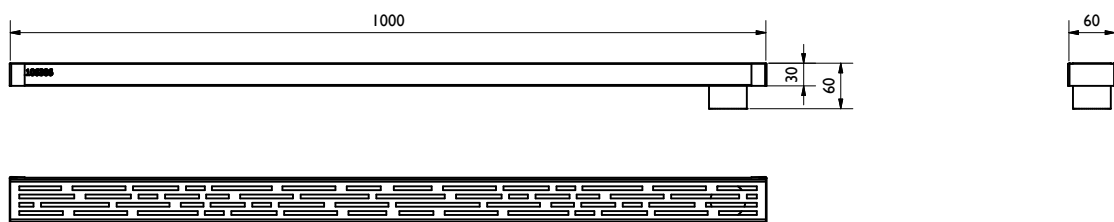

Rinne / channel:

BG-TM E,  
BG code: 21106301; 2kg

BG-TM E,  
mit Ablauf / with outlet  
BG code: 21106302; 2,1kg

BG-TM Eckelement SET / corner element KIT,  
BG code: 21106311; 4,1kg:

BG-TM links / left 45° E,  
BG code: 21106303; 2kg

BG-TM rechts / right 45° E,  
BG code: 21106304; 2kg:

Eckverbinder / corner connector E,  
BG code: 21106310; 0,1kg:

Rinne / channel:

BG-TM LINEAR E,  
BG code: 21106305; 2kg:

BG-TM LINEAR E,  
mit Ablauf / with outlet  
BG code: 21106306; 2,1kg:

BG-TM Eckelement SET / corner element KIT,  
BG code: 21106312; 4kg:

BG-TM LINEAR links / left 45° E,  
BG code: 21106307; 2kg

BG-TM LINEAR rechts / right 45° E,  
BG code: 21106308; 2kg:

Eckverbinder / corner connector E,  
BG code: 21106310; 0,1kg: