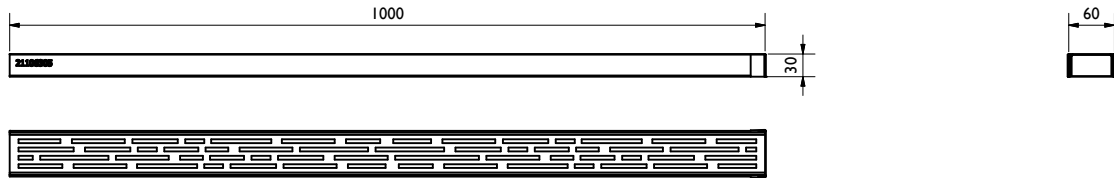

Rinne / channel:

BG-TM E,  
BG code: 21106301; 2kg

BG-TM E,  
mit Ablauf / with outlet  
BG code: 21106302; 2,1kg

BG-TM Eckelement SET / corner element KIT,  
BG code: 21106311; 4,1kg:

BG-TM links / left 45° E,  
BG code: 21106303; 2kg

BG-TM rechts / right 45° E,  
BG code: 21106304; 2kg:

Eckverbinder / corner connector E,  
BG code: 21106310; 0,1kg:

Rinne / channel:

BG-TM LINEAR E,  
BG code: 21106305; 2kg:

BG-TM LINEAR E,  
mit Ablauf / with outlet  
BG code: 21106306; 2,1kg:

BG-TM Eckelement SET / corner element KIT,  
BG code: 21106312; 4kg:

BG-TM LINEAR links / left 45° E,  
BG code: 21106307; 2kg

BG-TM LINEAR rechts / right 45° E,  
BG code: 21106308; 2kg:

Eckverbinder / corner connector E,  
BG code: 21106310; 0,1kg: