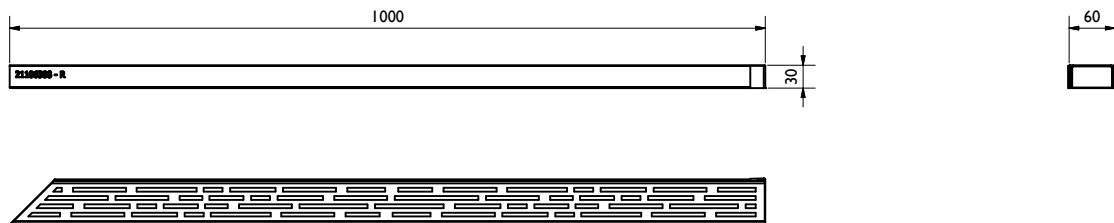

Rinne / channel:

BG-TM E,  
BG code: 21106301; 2kg

BG-TM E,  
mit Ablauf / with outlet  
BG code: 21106302; 2,1kg

BG-TM Eckelement SET / corner element KIT,  
BG code: 21106311; 4,1kg:

BG-TM links / left 45° E,  
BG code: 21106303; 2kg

BG-TM rechts / right 45° E,  
BG code: 21106304; 2kg:

Eckverbinder / corner connector E,  
BG code: 21106310; 0,1kg:

Rinne / channel:

BG-TM LINEAR E,  
BG code: 21106305; 2kg:

BG-TM LINEAR E,  
mit Ablauf / with outlet  
BG code: 21106306; 2,1kg:

BG-TM Eckelement SET / corner element KIT,  
BG code: 21106312; 4kg:

BG-TM LINEAR links / left 45° E,  
BG code: 21106307; 2kg

BG-TM LINEAR rechts / right 45° E,  
BG code: 21106308; 2kg:

Eckverbinder / corner connector E,  
BG code: 21106310; 0,1kg: