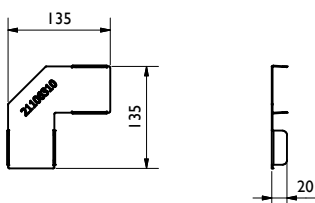

Rinne / channel:

BG-TM E,  
BG code: 21106301; 2kg

BG-TM E,  
mit Ablauf / with outlet  
BG code: 21106302; 2,1kg

BG-TM Eckelement SET / corner element KIT,  
BG code: 21106311; 4,1kg:

BG-TM links / left 45° E,  
BG code: 21106303; 2kg

BG-TM rechts / right 45° E,  
BG code: 21106304; 2kg:

Eckverbinder / corner connector E,  
BG code: 21106310; 0,1kg:

Rinne / channel:

BG-TM LINEAR E,  
BG code: 21106305; 2kg:

BG-TM LINEAR E,  
mit Ablauf / with outlet  
BG code: 21106306; 2,1kg:

BG-TM Eckelement SET / corner element KIT,  
BG code: 21106312; 4kg:

BG-TM LINEAR links / left 45° E,  
BG code: 21106307; 2kg

BG-TM LINEAR rechts / right 45° E,  
BG code: 21106308; 2kg:

Eckverbinder / corner connector E,  
BG code: 21106310; 0,1kg: