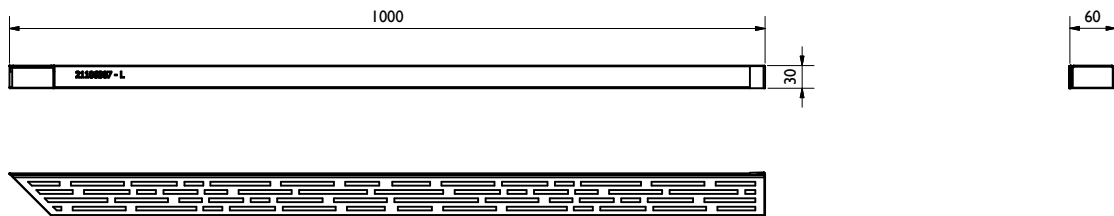

Rinne / channel:

BG-TM E,  
BG code: 21106301; 2kg

BG-TM E,  
mit Ablauf / with outlet  
BG code: 21106302; 2,1kg

BG-TM Eckelement SET / corner element KIT,  
BG code: 21106311; 4,1kg:

BG-TM links / left 45° E,  
BG code: 21106303; 2kg

BG-TM rechts / right 45° E,  
BG code: 21106304; 2kg:

Eckverbinder / corner connector E,  
BG code: 21106310; 0,1kg:

Rinne / channel:

BG-TM LINEAR E,  
BG code: 21106305; 2kg:

BG-TM LINEAR E,  
mit Ablauf / with outlet  
BG code: 21106306; 2,1kg:

BG-TM Eckelement SET / corner element KIT,  
BG code: 21106312; 4kg:

BG-TM LINEAR links / left 45° E,  
BG code: 21106307; 2kg

BG-TM LINEAR rechts / right 45° E,  
BG code: 21106308; 2kg:

Eckverbinder / corner connector E,  
BG code: 21106310; 0,1kg: