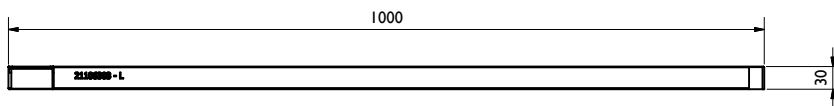

Rinne / channel:

BG-TM E,  
BG code: 21106301; 2kg

BG-TM E,  
mit Ablauf / with outlet  
BG code: 21106302; 2,1kg

BG-TM Eckelement SET / corner element KIT,  
BG code: 21106311; 4,1kg:

BG-TM links / left 45° E,  
BG code: 21106303; 2kg

BG-TM rechts / right 45° E,  
BG code: 21106304; 2kg:

Eckverbinder / corner connector E,  
BG code: 21106310; 0,1kg:

Rinne / channel:

BG-TM LINEAR E,  
BG code: 21106305; 2kg:

BG-TM LINEAR E,  
mit Ablauf / with outlet  
BG code: 21106306; 2,1kg:

BG-TM Eckelement SET / corner element KIT,  
BG code: 21106312; 4kg:

BG-TM LINEAR links / left 45° E,  
BG code: 21106307; 2kg

BG-TM LINEAR rechts / right 45° E,  
BG code: 21106308; 2kg:

Eckverbinder / corner connector E,  
BG code: 21106310; 0,1kg: