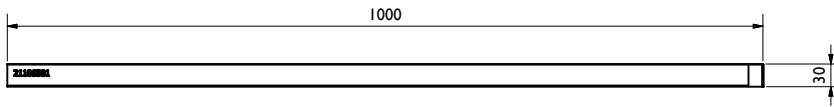

Rinne / channel:

BG-TM E,  
BG code: 21106301; 2kg

BG-TM E,  
mit Ablauf / with outlet  
BG code: 21106302; 2,1kg

BG-TM Eckelement SET / corner element KIT,  
BG code: 21106311; 4,1kg:

BG-TM links / left 45° E,  
BG code: 21106303; 2kg

BG-TM rechts / right 45° E,  
BG code: 21106304; 2kg:

Eckverbinder / corner connector E,  
BG code: 21106310; 0,1kg:

Rinne / channel:

BG-TM LINEAR E,  
BG code: 21106305; 2kg:

BG-TM LINEAR E,  
mit Ablauf / with outlet  
BG code: 21106306; 2,1kg:

BG-TM Eckelement SET / corner element KIT,  
BG code: 21106312; 4kg:

BG-TM LINEAR links / left 45° E,  
BG code: 21106307; 2kg

BG-TM LINEAR rechts / right 45° E,  
BG code: 21106308; 2kg:

Eckverbinder / corner connector E,  
BG code: 21106310; 0,1kg: