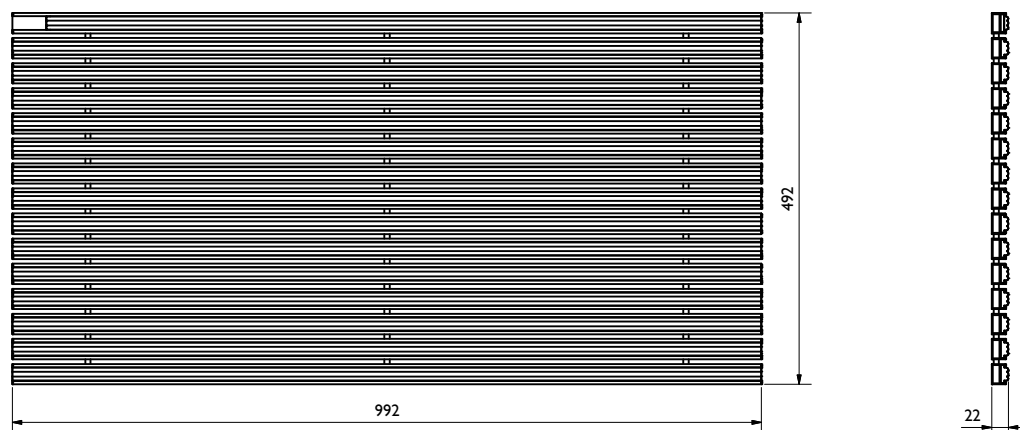

Schuhabstreifer Kasten / shoescraper-box:

BG code: FCT 14155003; 25 kg:

Roste, Abdeckungen / grates, covers:

Gitterrost / Mesh grating: MW30/10
BG code: V 17555003; 9,4 kg:

Rips-Matte / rips mat
BG code: 17555013; 7,0 kg:

Gummi-Profil-Matte / rubber-profile mat
BG code: 17555023; 9,8 kg: