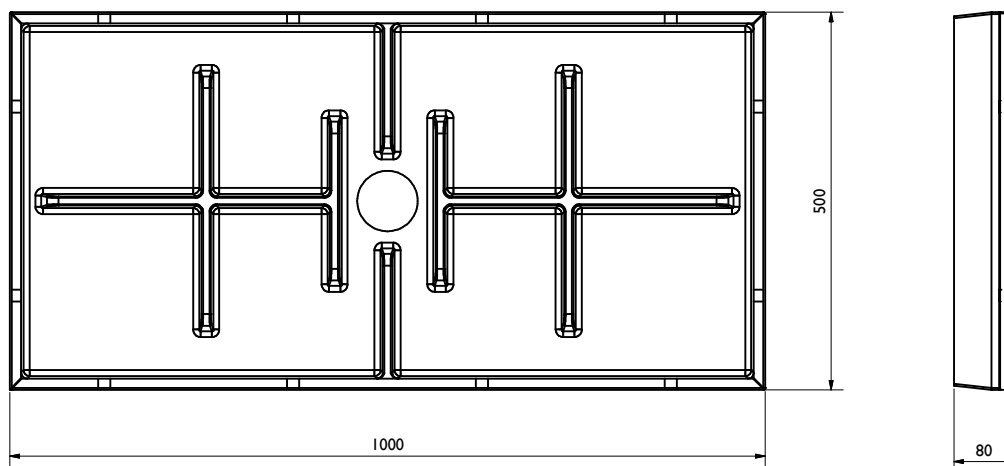

Schuhabstreifer Kasten / shoescraper-box:

BG code: FCT 14155003; 25 kg:

Roste, Abdeckungen / grates, covers:

Gitterrost / Mesh grating: MW30/10
BG code: V 17555003; 9,4 kg:

Rips-Matte / rips mat
BG code: 17555013; 7,0 kg:

Gummi-Profil-Matte / rubber-profile mat
BG code: 17555023; 9,8 kg: