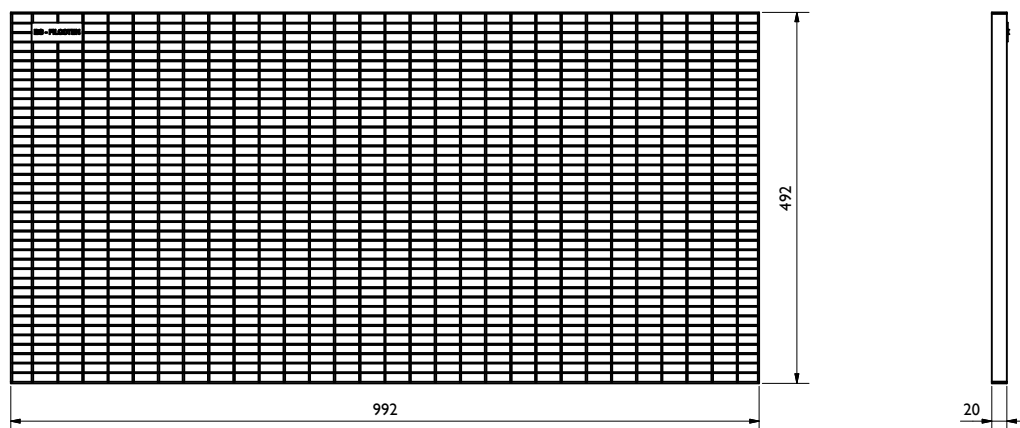

Schuhabstreifer Kasten / shoescraper-box:

BG code: FCT 14155003; 25 kg:

Roste, Abdeckungen / grates, covers:

Gitterrost / Mesh grating: MW30/10
BG code: V 17555003; 9,4 kg:

Rips-Matte / rips mat
BG code: 17555013; 7,0 kg:

Gummi-Profil-Matte / rubber-profile mat
BG code: 17555023; 9,8 kg: